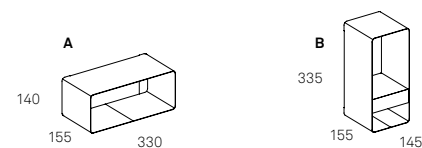

Tischorganisation

Aus Stahlblech einbrennlackiert.
In 19 Farben erhältlich.

- A Tischbox lang
- B Tischbox hoch mit Schublade
- C Tischfach A4 zum Stapeln
- D Tischschale mit Gummirippeinlage
- E Tischblende mit Gummirippauflage

Desk organisation

Made of sheet steel, stove-enamelled.
Available in 19 colours.

- A Horizontal desk box
- B Vertical desk box with drawer
- C A4 desk compartment (stacking)
- D Desk tray with ribbed rubber insert
- E Desk screen with ribbed rubber support

Organisation tables

En tôle d'acier thermolaquée.
Existe en 19 couleurs.

- A Boîte table horizontale
- B Boîte table verticale à tiroir
- C Rangement table A4 empilable
- D Plumier table à tapis caoutchouc antidérapant
- E Brise-vue table à tapis caoutchouc antidérapant

Elementi organizzazione scrivania

In lamiera d'acciaio laccata a fuoco.
Disponibile in 19 colori.

- A Scatola da tavolo lunga
- B Scatola da tavolo alta con cassetto
- C Comparto da tavolo A4 sovrapponibile
- D Vaschetta da tavolo con inserto di gomma scanalata
- E Diaframma da tavolo con inserto di gomma scanalata