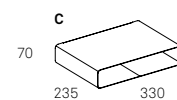

Tischorganisation

Aus Stahlblech einbrennlackiert.
In 19 Farben erhältlich.

- A Tischbox lang
- B Tischbox hoch mit Schublade
- C Tischfach A4 zum Stapeln
- D Tischschale mit Gummirippeinlage
- E Tischblende mit Gummirippauflage

Desk organisation

Made of sheet steel, stove-enamelled.
Available in 19 colours.

- A Horizontal desk box
- B Vertical desk box with drawer
- C A4 desk compartment (stacking)
- D Desk tray with ribbed rubber insert
- E Desk screen with ribbed rubber support

Organisation tables

En tôle d'acier thermolaquée.
Existe en 19 couleurs.

- A Boîte table horizontale
- B Boîte table verticale à tiroir
- C Rangement table A4 empilable
- D Plumier table à tapis caoutchouc antidérapant
- E Brise-vue table à tapis caoutchouc antidérapant

Elementi organizzazione scrivania

In lamiera d'acciaio laccata a fuoco.
Disponibile in 19 colori.

- A Scatola da tavolo lunga
- B Scatola da tavolo alta con cassetto
- C Comparto da tavolo A4 sovrapponibile
- D Vaschetta da tavolo con inserto di gomma scanalata
- E Diaframma da tavolo con inserto di gomma scanalata