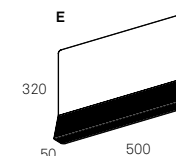

Tischorganisation

Aus Stahlblech einbrennlackiert.
In 19 Farben erhältlich.

- A Tischbox lang
- B Tischbox hoch mit Schublade
- C Tischfach A4 zum Stapeln
- D Tischschale mit Gummirippeinlage
- E Tischblende mit Gummirippauflage

Desk organisation

Made of sheet steel, stove-enamelled.
Available in 19 colours.

- A Horizontal desk box
- B Vertical desk box with drawer
- C A4 desk compartment (stacking)
- D Desk tray with ribbed rubber insert
- E Desk screen with ribbed rubber support

Organisation tables

En tôle d'acier thermolaquée.
Existe en 19 couleurs.

- A Boîte table horizontale
- B Boîte table verticale à tiroir
- C Rangement table A4 empilable
- D Plumier table à tapis caoutchouc antidérapant
- E Brise-vue table à tapis caoutchouc antidérapant

Elementi organizzazione scrivania

In lamiera d'acciaio laccata a fuoco.
Disponibile in 19 colori.

- A Scatola da tavolo lunga
- B Scatola da tavolo alta con cassetto
- C Comparto da tavolo A4 sovrapponibile
- D Vaschetta da tavolo con inserto di gomma scanalata
- E Diaframma da tavolo con inserto di gomma scanalata