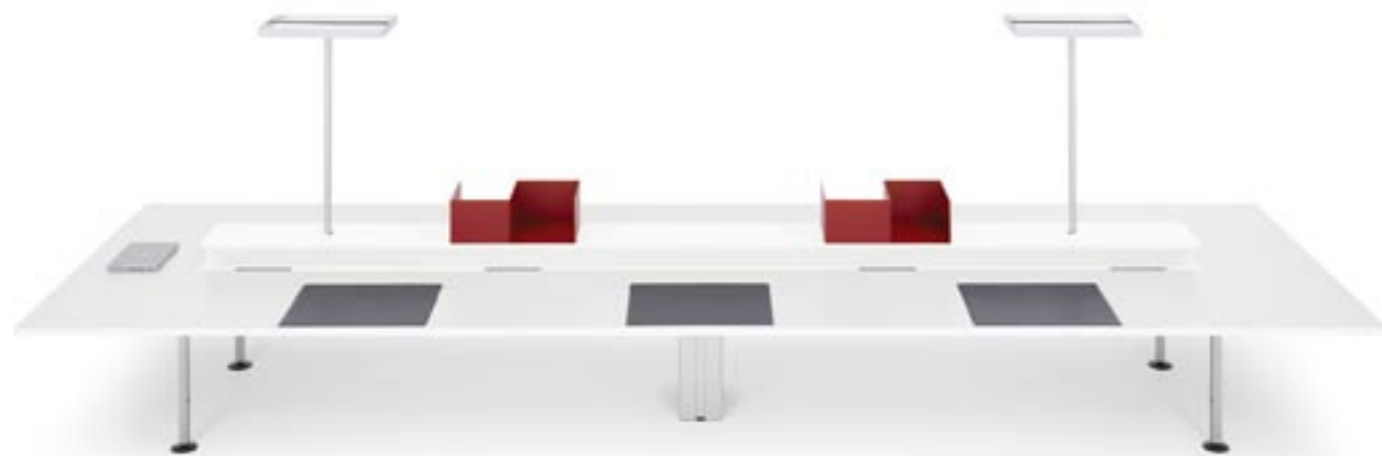

**The configuration.
Systematic modularity.**

Lista Motion XXL is the table that fulfils the needs of the user – without compromises. And that is precisely because it can be configured and assembled to your specifications. Measurements, type of table top, attachments and organiser accessories are all individually and modularly expandable at any time.

**La configuration.
Modularité rationnelle.**

Lista Motion XXL est une table qui répond inconditionnellement aux besoins de l'utilisateur. Tout simplement parce qu'elle est construite et configurée pour correspondre exactement à l'idée que vous en avez. La taille, le type de plateau, les éléments supérieurs et les éléments d'organisation sont à tout instant individualisables, modulaires et extensibles.

**La configurazione.
Modularità con sistema.**

Lista Motion XXL è il tavolo che risponde senza compromessi ai bisogni dell'utente, proprio perché viene configurato e costruito esattamente a misura delle sue aspettative. Le dimensioni, il tipo del piano, le sovrastrutture e i mezzi organizzativi sono ampliabili modularmente in ogni momento per adattarli alle esigenze individuali.

Kantenprofile und Beschichtung
Edge profile and finish
Profils du chant et revêtement
Profilo dei bordi e rivestimento